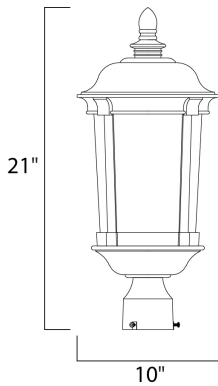

**PRODUCT DESCRIPTION**

Dover Cast is a traditional, Mediterranean style collection from Maxim Lighting International in Bronze finish with Seedy glass.

**MEASUREMENTS**

DIMENSION : 10" L x 10" W x 21" H

HANGING WEIGHT : 5.7 lb

**LAMPING**

INPUT VOLTAGE : 120V

BULB : 3 x 40W Incandescent E12 Candelabra , 120W Total

BULB INCLUDED : (Not Included)

DIMMABLE : Yes

**FINISHES OPTION**

 Bronze (BZ)