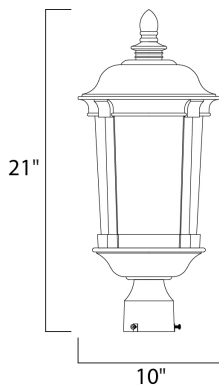

**PRODUCT DESCRIPTION**

Dover Cast is a traditional, Mediterranean style collection from Maxim Lighting International in Bronze finish with Seedy glass.

**MEASUREMENTS**

DIMENSION : 10" L x 10" W x 21" H

HANGING WEIGHT : 5.7 lb

**LAMPING**

INPUT VOLTAGE : 120V

BULB : 3 x 40W Incandescent E12 Candelabra , 120W Total

BULB INCLUDED : (Not Included)

DIMMABLE : Yes

**FINISHES OPTION**

 Bronze (BZ)