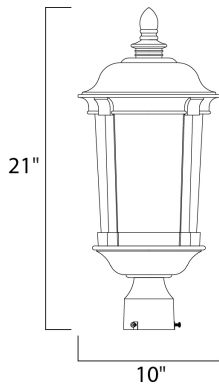

PRODUCT DESCRIPTION

Dover Cast is a traditional, Mediterranean style collection from Maxim Lighting International in Bronze finish with Seedy glass.

MEASUREMENTS

DIMENSION : 10" L x 10" W x 21" H

HANGING WEIGHT : 5.7 lb