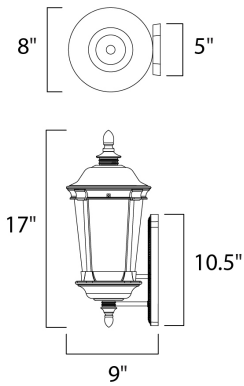

**PRODUCT DESCRIPTION**

Dover Cast is a traditional, Mediterranean style collection from Maxim Lighting International in Bronze finish with Seedy glass.

**MEASUREMENTS**

DIMENSION : 8" W x 17" H x 9" Ext  
 BACK PLATE : 5" W x 10.5" H x 12" HCO  
 HANGING WEIGHT : 4.4 lb

**LAMPING**

INPUT VOLTAGE : 120V  
 BULB : 1 x 60W Incandescent E26 Medium , 60W Total  
 BULB INCLUDED : (Not Included)  
 DIMMABLE : Yes

**FINISHES OPTION**

 Bronze (BZ)

**GLASS**

Seedy CD

**MATERIAL**

Die Cast Aluminum