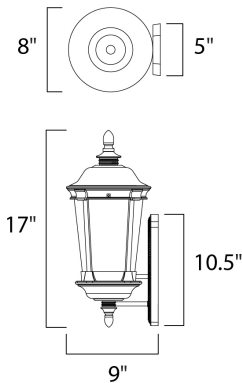

**PRODUCT DESCRIPTION**

Dover Cast is a traditional, Mediterranean style collection from Maxim Lighting International in Bronze finish with Seedy glass.

**MEASUREMENTS**

DIMENSION : 8" W x 17" H x 9" Ext  
 BACK PLATE : 5" W x 10.5" H x 12" HCO  
 HANGING WEIGHT : 4.4 lb

**LAMPING**

INPUT VOLTAGE : 120V  
 BULB : 1 x 60W Incandescent E26 Medium , 60W Total  
 BULB INCLUDED : (Not Included)  
 DIMMABLE : Yes

**FINISHES OPTION**

 Bronze (BZ)

**GLASS**

Seedy CD

**MATERIAL**

Die Cast Aluminum