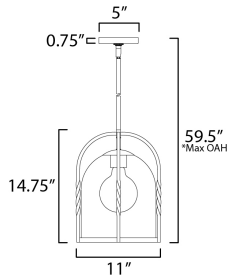

**PRODUCT DESCRIPTION**

Forged iron spindles twist along the frame of a half round sconce. Transitional in design, they are finished in a Neutral Black outdoor rated powder coat and feature Clear Seeded glass. Use tubular lamps to accentuate the height of the sconces.

\*max overall height

**MEASUREMENTS**

- DIMENSION : 11" L x 11" W x 14.75" H
- MAX OAH : 59.5" OAH
- CANOPY : 5" W x 0.75" H x 5" L
- HANGING WEIGHT : 8.1 lb

**LAMPING**

- INPUT VOLTAGE : 120V
- BULB : 1 x 60W Incandescent E26 Medium , 60W Total
- BULB INCLUDED : (Not Included)
- DIMMABLE : Y