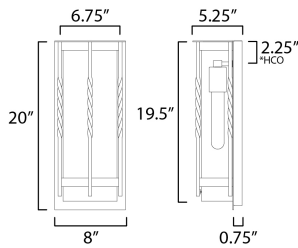

PRODUCT DESCRIPTION

Forged iron spindles twist along the frame of a half round sconce. Transitional in design, they are finished in a Neutral Black outdoor rated powder coat and feature Clear Seeded glass. Use tubular lamps to accentuate the height of the sconces.

MEASUREMENTS

- DIMENSION : 8" W x 20" H x 5.25" Ext
- BACK PLATE : 6.75" W x 19.5" H x 2.25" HCO
- HANGING WEIGHT : 9.4 lb

LAMPING

- INPUT VOLTAGE : 120V
- BULB : 1 x 60W Incandescent E26 Medium , 60W Total
- BULB INCLUDED : (Not Included)
- DIMMABLE : Y
- LIGHTING_DIRECTION : Down

FINISHES OPTION

- Black (BK)

GLASS

Seedy CD

MATERIAL

Steel, Aluminum, Glass

RATINGS

cETLus
Wet Location

ADDITIONAL

INSTALL UP/DOWN: Up
OPERATING TEMPERATURE:
-20°C (-4°F), 40°C (104°F)

Always consult a qualified electrician before installing any lighting product.