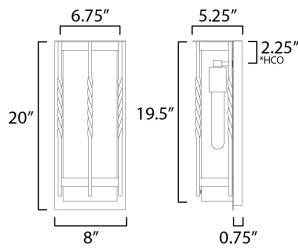

PRODUCT DESCRIPTION

Forged iron spindles twist along the frame of a half round sconce. Transitional in design, they are finished in a Neutral Black outdoor rated powder coat and feature Clear Seeded glass. Use tubular lamps to accentuate the height of the sconces.

MEASUREMENTS

DIMENSION : 8" W x 20" H x 5.25" Ext
BACK PLATE : 6.75" W x 19.5" H x 2.25" HCO
HANGING WEIGHT : 9.4 lb

LAMPING

INPUT VOLTAGE : 120V
BULB : 1 x 60W Incandescent E26 Medium , 60W Total
BULB INCLUDED : (Not Included)
DIMMABLE : Y
LIGHTING_DIRECTION : Down

FINISHES OPTION

Black (BK)

GLASS

Seedy CD

MATERIAL

Steel, Aluminum, Glass

RATINGS

cETLus
Wet Location

ADDITIONAL

INSTALL UP/DOWN: Up
OPERATING TEMPERATURE:
-20°C (-4°F), 40°C (104°F)

Always consult a qualified electrician before installing any lighting product.