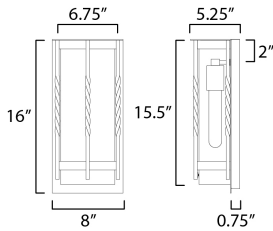

PRODUCT DESCRIPTION

Forged iron spindles twist along the frame of a half round sconce. Transitional in design, they are finished in a Neutral Black outdoor rated powder coat and feature Clear Seeded glass. Use tubular lamps to accentuate the height of the sconces.