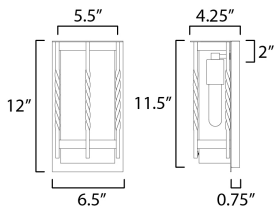

PRODUCT DESCRIPTION

Forged iron spindles twist along the frame of a half round sconce. Transitional in design, they are finished in a Neutral Black outdoor rated powder coat and feature Clear Seeded glass. Use tubular lamps to accentuate the height of the sconces.