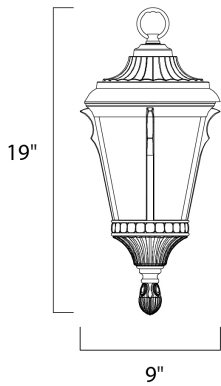

PRODUCT DESCRIPTION

Odessa Cast is a traditional, early American style, energy saving collection from Maxim Lighting International in Espresso finish with Latte glass.

MEASUREMENTS

DIMENSION : 9" L x 9" W x 19" H