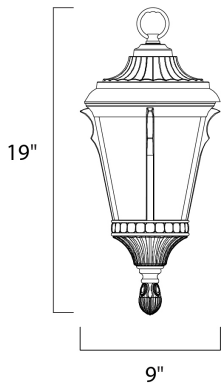

**PRODUCT DESCRIPTION**

Odessa Cast is a traditional, early American style, energy saving collection from Maxim Lighting International in Espresso finish with Latte glass.

**MEASUREMENTS**

DIMENSION : 9" L x 9" W x 19" H