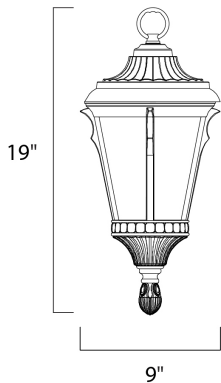

PRODUCT DESCRIPTION

Odessa Cast is a traditional, early American style, energy saving collection from Maxim Lighting International in Espresso finish with Latte glass.

MEASUREMENTS

DIMENSION : 9" L x 9" W x 19" H