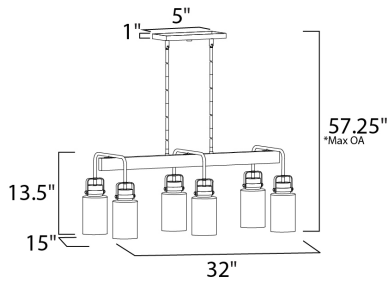

*max overall height

MEASUREMENTS

- DIMENSION : 32" L x 15" W x 13.5" H
- MAX OAH : 57.25" OAH
- CANOPY : 5" W x 1" H
- HANGING WEIGHT : 14.33 lb

LAMPING

- INPUT VOLTAGE : 120V
- BULB : 6 x 60W Incandescent E26 Medium , 360W Total
- BULB INCLUDED : (Not Included)
- DIMMABLE : Yes