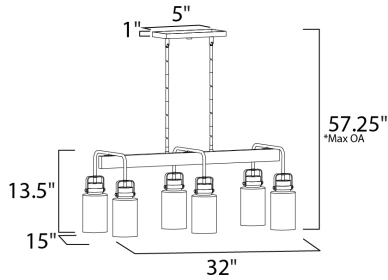

\*max overall height

**MEASUREMENTS**

- DIMENSION : 32" L x 15" W x 13.5" H
- MAX OAH : 57.25" OAH
- CANOPY : 5" W x 1" H
- HANGING WEIGHT : 14.33 lb

**LAMPING**

- INPUT VOLTAGE : 120V
- BULB : 6 x 60W Incandescent E26 Medium , 360W Total
- BULB INCLUDED : (Not Included)
- DIMMABLE : Yes