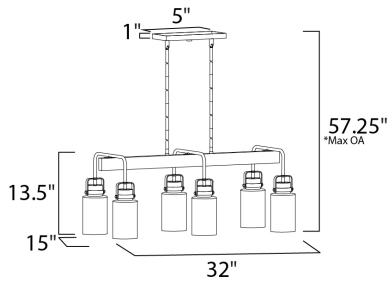

\*max overall height

### MEASUREMENTS

DIMENSION	: 32" L x 15" W x 13.5" H
MAX OAH	: 57.25" OAH
CANOPY	: 5" W x 1" H
HANGING WEIGHT	: 14.33 lb