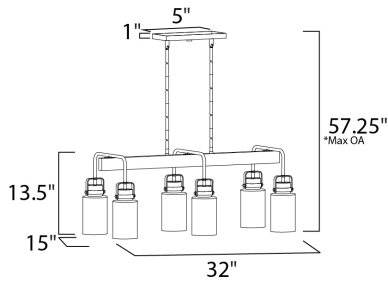

*max overall height

MEASUREMENTS

- DIMENSION : 32" L x 15" W x 13.5" H
- MAX OAH : 57.25" OAH
- CANOPY : 5" W x 1" H
- HANGING WEIGHT : 14.33 lb

LAMPING

- INPUT VOLTAGE : 120V
- BULB : 6 x 60W Incandescent E26 Medium , 360W Total
- BULB INCLUDED : (Not Included)
- DIMMABLE : Yes