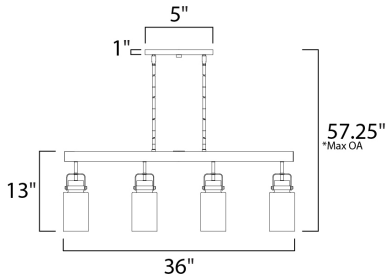

MEASUREMENTS

- DIMENSION : 36" L x 5" W x 13" H
- MAX OAH : 57.25" OAH
- CANOPY : 5" W x 1" H
- HANGING WEIGHT : 4.89 lb

LAMPING

- INPUT VOLTAGE : 120V
- BULB : 4 x 60W Incandescent E26 Medium , 240W Total
- BULB INCLUDED : (Not Included)
- DIMMABLE : Yes

*max overall height

FINISHES OPTION

GLASS

Clear CL

MATERIAL

Steel, Glass

RATINGS

cULus
Dry Location