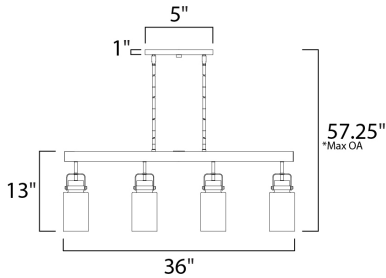

MEASUREMENTS

- DIMENSION : 36" L x 5" W x 13" H
- MAX OAH : 57.25" OAH
- CANOPY : 5" W x 1" H
- HANGING WEIGHT : 4.89 lb

LAMPING

- INPUT VOLTAGE : 120V
- BULB : 4 x 60W Incandescent E26 Medium , 240W Total
- BULB INCLUDED : (Not Included)
- DIMMABLE : Yes