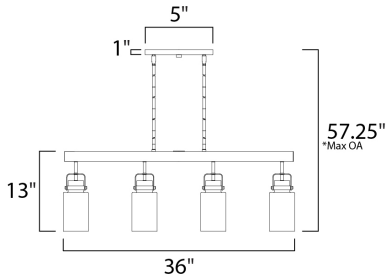

**MEASUREMENTS**

- DIMENSION : 36" L x 5" W x 13" H
- MAX OAH : 57.25" OAH
- CANOPY : 5" W x 1" H
- HANGING WEIGHT : 4.89 lb

**LAMPING**

- INPUT VOLTAGE : 120V
- BULB : 4 x 60W Incandescent E26 Medium , 240W Total
- BULB INCLUDED : (Not Included)
- DIMMABLE : Yes

\*max overall height

**FINISHES OPTION**

**GLASS**

Clear CL

**MATERIAL**

Steel, Glass

**RATINGS**

cULus  
Dry Location