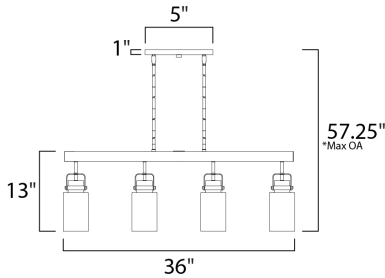

**MEASUREMENTS**

- DIMENSION : 36" L x 5" W x 13" H
- MAX OAH : 57.25" OAH
- CANOPY : 5" W x 1" H
- HANGING WEIGHT : 4.89 lb

**LAMPING**

- INPUT VOLTAGE : 120V
- BULB : 4 x 60W Incandescent E26 Medium , 240W Total
- BULB INCLUDED : (Not Included)
- DIMMABLE : Yes