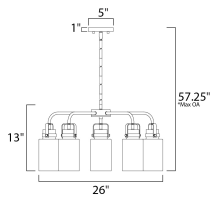

*max overall height

MEASUREMENTS

- DIMENSION : 26" W x 13" H
- MAX OAH : 57.25" OAH
- CANOPY : 5" W x 1" H
- HANGING WEIGHT : 9.7 lb

LAMPING

- INPUT VOLTAGE : 120V
- BULB : 5 x 60W Incandescent E26 Medium , 300W Total
- BULB INCLUDED : (Not Included)
- DIMMABLE : Yes