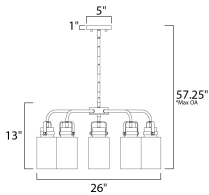

*max overall height

MEASUREMENTS

- DIMENSION : 26" W x 13" H
- MAX OAH : 57.25" OAH
- CANOPY : 5" W x 1" H
- HANGING WEIGHT : 9.7 lb

LAMPING

- INPUT VOLTAGE : 120V
- BULB : 5 x 60W Incandescent E26 Medium , 300W Total
- BULB INCLUDED : (Not Included)
- DIMMABLE : Yes