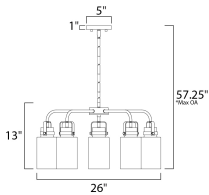

\*max overall height

**MEASUREMENTS**

- DIMENSION : 26" W x 13" H
- MAX OAH : 57.25" OAH
- CANOPY : 5" W x 1" H
- HANGING WEIGHT : 9.7 lb

**LAMPING**

- INPUT VOLTAGE : 120V
- BULB : 5 x 60W Incandescent E26 Medium , 300W Total
- BULB INCLUDED : (Not Included)
- DIMMABLE : Yes