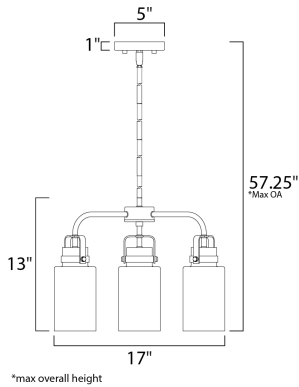

**MEASUREMENTS**

- DIMENSION : 17" W x 13" H
- MAX OAH : 57.25" OAH
- CANOPY : 5" W x 1" H
- HANGING WEIGHT : 4.2 lb

**LAMPING**

- INPUT VOLTAGE : 120V
- BULB : 3 x 60W Incandescent E26 Medium , 180W Total
- BULB INCLUDED : (Not Included)
- DIMMABLE : Yes