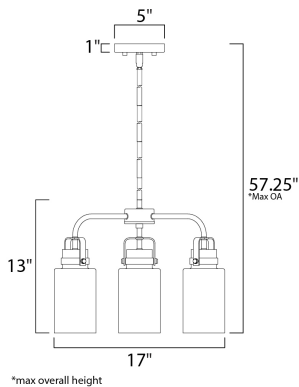

MEASUREMENTS

DIMENSION	: 17" W x 13" H
MAX OAH	: 57.25" OAH
CANOPY	: 5" W x 1" H
HANGING WEIGHT	: 4.2 lb

LAMPING

INPUT VOLTAGE	: 120V
BULB	: 3 x 60W Incandescent E26 Medium , 180W Total
BULB INCLUDED	: (Not Included)
DIMMABLE	: Yes