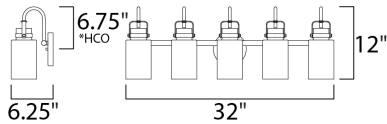

### MEASUREMENTS

DIMENSION : 32" W x 12" H x 6.25" Ext  
 BACK PLATE : 5.11" W x 5.11" H x 6.7" HCO  
 HANGING WEIGHT : 7.93 lb