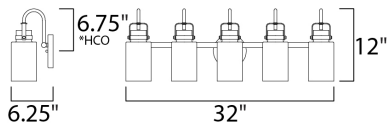

### MEASUREMENTS

DIMENSION : 32" W x 12" H x 6.25" Ext  
 BACK PLATE : 5.11" W x 5.11" H x 6.7" HCO  
 HANGING WEIGHT : 7.93 lb