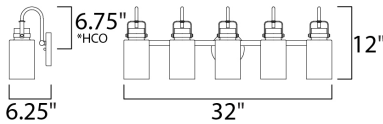

**MEASUREMENTS**

DIMENSION : 32" W x 12" H x 6.25" Ext  
 BACK PLATE : 5.11" W x 5.11" H x 6.7" HCO  
 HANGING WEIGHT : 7.93 lb

**LAMPING**

INPUT VOLTAGE : 120V  
 BULB : 5 x 60W Incandescent E26 Medium , 300W Total  
 BULB INCLUDED : (Not Included)  
 DIMMABLE : Yes