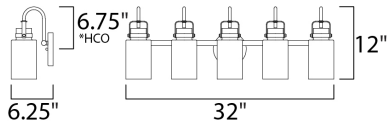

MEASUREMENTS

DIMENSION : 32" W x 12" H x 6.25" Ext
 BACK PLATE : 5.11" W x 5.11" H x 6.7" HCO
 HANGING WEIGHT : 7.93 lb

LAMPING

INPUT VOLTAGE : 120V
 BULB : 5 x 60W Incandescent E26 Medium , 300W Total
 BULB INCLUDED : (Not Included)
 DIMMABLE : Yes