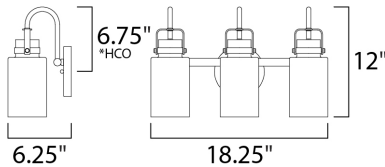

**MEASUREMENTS**

DIMENSION : 18.25" W x 12" H x 6.25" Ext  
 BACK PLATE : 5.11" W x 5.11" H x 6.7" HCO  
 HANGING WEIGHT : 4.81 lb

**LAMPING**

INPUT VOLTAGE : 120V  
 BULB : 3 x 60W Incandescent E26 Medium , 180W Total  
 BULB INCLUDED : (Not Included)  
 DIMMABLE : Yes