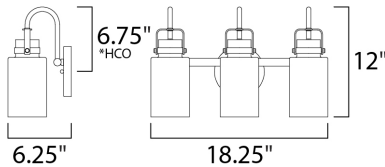

MEASUREMENTS

DIMENSION : 18.25" W x 12" H x 6.25" Ext
 BACK PLATE : 5.11" W x 5.11" H x 6.7" HCO
 HANGING WEIGHT : 4.81 lb

LAMPING

INPUT VOLTAGE : 120V
 BULB : 3 x 60W Incandescent E26 Medium , 180W Total
 BULB INCLUDED : (Not Included)
 DIMMABLE : Yes