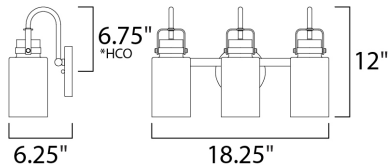

MEASUREMENTS

DIMENSION : 18.25" W x 12" H x 6.25" Ext
 BACK PLATE : 5.11" W x 5.11" H x 6.7" HCO
 HANGING WEIGHT : 4.81 lb

LAMPING

INPUT VOLTAGE : 120V
 BULB : 3 x 60W Incandescent E26 Medium , 180W Total
 BULB INCLUDED : (Not Included)
 DIMMABLE : Yes