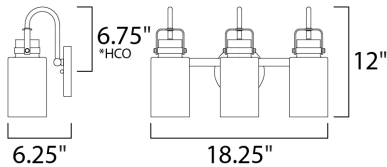

**MEASUREMENTS**

DIMENSION : 18.25" W x 12" H x 6.25" Ext  
 BACK PLATE : 5.11" W x 5.11" H x 6.7" HCO  
 HANGING WEIGHT : 4.81 lb

**LAMPING**

INPUT VOLTAGE : 120V  
 BULB : 3 x 60W Incandescent E26 Medium , 180W Total  
 BULB INCLUDED : (Not Included)  
 DIMMABLE : Yes