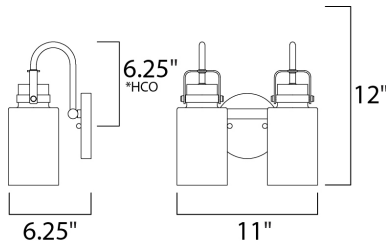

MEASUREMENTS

- DIMENSION : 11" W x 12" H x 6.25" Ext
- BACK PLATE : 5.11" W x 5.11" H x 6.7" HCO
- HANGING WEIGHT : 3.26 lb

LAMPING

- INPUT VOLTAGE : 120V
- BULB : 2 x 60W Incandescent E26 Medium , 120W Total
- BULB INCLUDED : (Not Included)
- DIMMABLE : Yes