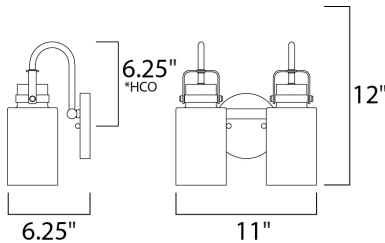

**MEASUREMENTS**

- DIMENSION : 11" W x 12" H x 6.25" Ext
- BACK PLATE : 5.11" W x 5.11" H x 6.7" HCO
- HANGING WEIGHT : 3.26 lb

**LAMPING**

- INPUT VOLTAGE : 120V
- BULB : 2 x 60W Incandescent E26 Medium , 120W Total
- BULB INCLUDED : (Not Included)
- DIMMABLE : Yes