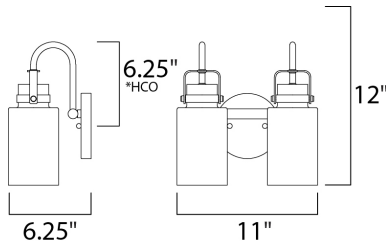

**MEASUREMENTS**

- DIMENSION : 11" W x 12" H x 6.25" Ext
- BACK PLATE : 5.11" W x 5.11" H x 6.7" HCO
- HANGING WEIGHT : 3.26 lb

**LAMPING**

- INPUT VOLTAGE : 120V
- BULB : 2 x 60W Incandescent E26 Medium , 120W Total
- BULB INCLUDED : (Not Included)
- DIMMABLE : Yes