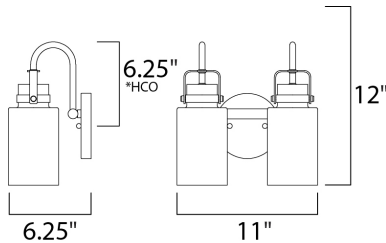

MEASUREMENTS

- DIMENSION : 11" W x 12" H x 6.25" Ext
- BACK PLATE : 5.11" W x 5.11" H x 6.7" HCO
- HANGING WEIGHT : 3.26 lb

LAMPING

- INPUT VOLTAGE : 120V
- BULB : 2 x 60W Incandescent E26 Medium , 120W Total
- BULB INCLUDED : (Not Included)
- DIMMABLE : Yes