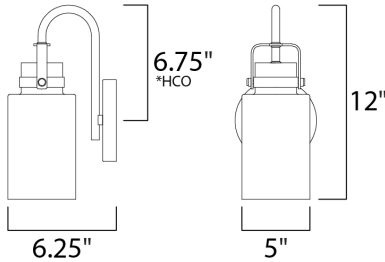

MEASUREMENTS

DIMENSION : 5" W x 12" H x 6.25" Ext
 MAX OAH : x 4.75" W x 4.75" H
 HANGING WEIGHT : 1.75 lb

LAMPING

INPUT VOLTAGE : 120V
 BULB : 1 x 60W Incandescent E26 Medium , 60W Total
 BULB INCLUDED : (Not Included)
 DIMMABLE : Yes
 LIGHTING_DIRECTION : Down

*height from center of outlet to the top of the fixture

FINISHES OPTION

 Bronze / Gold (BZGLD)

GLASS

Clear CL

MATERIAL

Steel, Glass

RATINGS