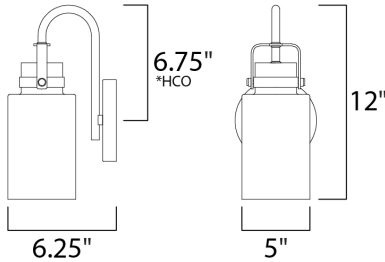

**MEASUREMENTS**

DIMENSION : 5" W x 12" H x 6.25" Ext  
 MAX OAH : x 4.75" W x 4.75" H  
 HANGING WEIGHT : 1.75 lb

**LAMPING**

INPUT VOLTAGE : 120V  
 BULB : 1 x 60W Incandescent E26 Medium , 60W Total  
 BULB INCLUDED : (Not Included)  
 DIMMABLE : Yes  
 LIGHTING\_DIRECTION : Down

\*height from center of outlet to the top of the fixture

**FINISHES OPTION**

 Bronze / Gold (BZGLD)

**GLASS**

Clear CL

**MATERIAL**

Steel, Glass

**RATINGS**