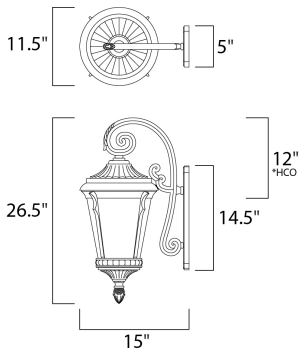

PRODUCT DESCRIPTION

Odessa Cast is a traditional, early American style, energy saving collection from Maxim Lighting International in Espresso finish with Latte glass.

MEASUREMENTS

DIMENSION : 11.5" W x 26.5" H x 15" Ext
BACK PLATE : 5" W x 14.5" H x 12" HCO
HANGING WEIGHT : 10.55 lb

LAMPING

INPUT VOLTAGE : 120V
BULB : 1 x 60W Incandescent E26 Medium , 60W Total
BULB INCLUDED : (Not Included)
DIMMABLE : Yes

FINISHES OPTION

Espresso (ES)

GLASS

Latte LT

MATERIAL

Die Cast Aluminum

RATINGS

cULus
Wet Location

ADDITIONAL

OPERATING TEMPERATURE:
-20°C (-4°F), 40°C (104°F)

Always consult a qualified electrician before installing any lighting product.