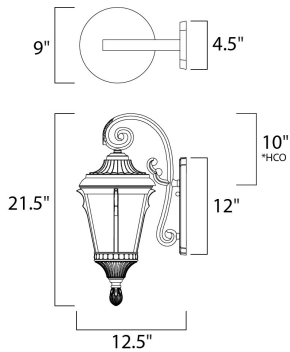

PRODUCT DESCRIPTION

Odessa Cast is a traditional, early American style, energy saving collection from Maxim Lighting International in Espresso finish with Latte glass.

MEASUREMENTS

DIMENSION : 9" W x 21.5" H x 12.5" Ext
BACK PLATE : 4.5" W x 12" H x 10" HCO
HANGING WEIGHT : 6.34 lb

LAMPING

INPUT VOLTAGE : 120V
BULB : 1 x 60W Incandescent E26 Medium , 60W Total
BULB INCLUDED : (Not Included)
DIMMABLE : Yes

FINISHES OPTION

Espresso (ES)

GLASS

Latte LT

MATERIAL

Die Cast Aluminum

RATINGS

cULus
Wet Location

ADDITIONAL

OPERATING TEMPERATURE:
-20°C (-4°F), 40°C (104°F)

Always consult a qualified electrician before installing any lighting product.