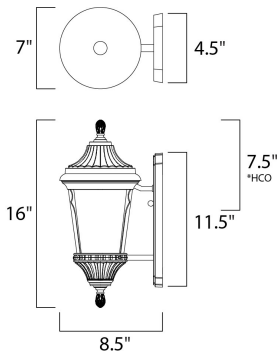

PRODUCT DESCRIPTION

Odessa Cast is a traditional, early American style, energy saving collection from Maxim Lighting International in Espresso finish with Latte glass.

MEASUREMENTS

DIMENSION : 7" W x 16" H x 8.5" Ext
BACK PLATE : 4.5" W x 11.5" H x 7.5" HCO
HANGING WEIGHT : 3.3 lb

LAMPING

INPUT VOLTAGE : 120V
BULB : 1 x 60W Incandescent E26 Medium , 60W Total
BULB INCLUDED : (Not Included)
DIMMABLE : Yes

FINISHES OPTION

Espresso (ES)

GLASS

Latte LT

MATERIAL

Die Cast Aluminum

RATINGS

cULus
Wet Location

ADDITIONAL

OPERATING TEMPERATURE:
-20°C (-4°F), 40°C (104°F)

Always consult a qualified electrician before installing any lighting product.