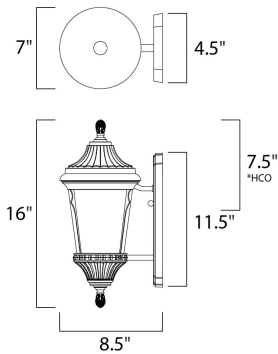

PRODUCT DESCRIPTION

Odessa Cast is a traditional, early American style, energy saving collection from Maxim Lighting International in Espresso finish with Latte glass.

MEASUREMENTS

DIMENSION : 7" W x 16" H x 8.5" Ext
BACK PLATE : 4.5" W x 11.5" H x 7.5" HCO
HANGING WEIGHT : 3.3 lb

LAMPING

INPUT VOLTAGE : 120V
BULB : 1 x 60W Incandescent E26 Medium , 60W Total
BULB INCLUDED : (Not Included)
DIMMABLE : Yes

FINISHES OPTION

Espresso (ES)

GLASS

Latte LT

MATERIAL

Die Cast Aluminum

RATINGS

cULus
Wet Location

ADDITIONAL

OPERATING TEMPERATURE:
-20°C (-4°F), 40°C (104°F)

Always consult a qualified electrician before installing any lighting product.