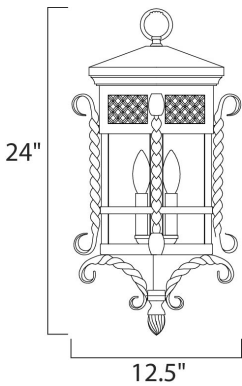

PRODUCT DESCRIPTION

Scottsdale is a traditional, Mediterranean style collection from Maxim Lighting International in Country Forge finish with Seedy glass.

MEASUREMENTS

DIMENSION : 12.5" L x 12.5" W x 24" H
 MAX OAH : 97.9" OAH
 CANOPY : 5" W x 1" H
 HANGING WEIGHT : 20.94 lb

LAMPING

INPUT VOLTAGE : 120V
 BULB : 3 x 40W Incandescent E12 Candelabra , 120W Total
 BULB INCLUDED : (Not Included)
 DIMMABLE : Yes

FINISHES OPTION

 Country Forge (CF)

GLASS

Seedy CD

MATERIAL

Steel, Glass