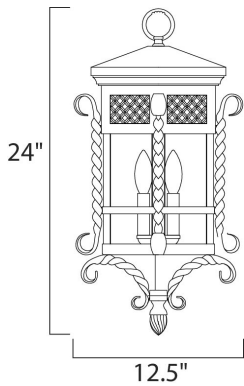

PRODUCT DESCRIPTION

Scottsdale is a traditional, Mediterranean style collection from Maxim Lighting International in Country Forge finish with Seedy glass.

MEASUREMENTS

- DIMENSION : 12.5" L x 12.5" W x 24" H
- MAX OAH : 97.9" OAH
- CANOPY : 5" W x 1" H
- HANGING WEIGHT : 20.94 lb