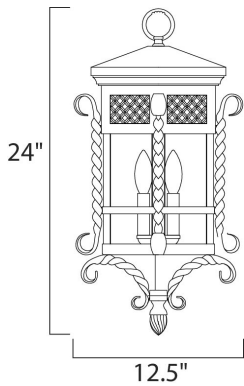

PRODUCT DESCRIPTION

Scottsdale is a traditional, Mediterranean style collection from Maxim Lighting International in Country Forge finish with Seedy glass.

MEASUREMENTS

DIMENSION : 12.5" L x 12.5" W x 24" H
 MAX OAH : 97.9" OAH
 CANOPY : 5" W x 1" H
 HANGING WEIGHT : 20.94 lb

LAMPING

INPUT VOLTAGE : 120V
 BULB : 3 x 40W Incandescent E12 Candelabra , 120W Total
 BULB INCLUDED : (Not Included)
 DIMMABLE : Yes

FINISHES OPTION

 Country Forge (CF)

GLASS

Seedy CD

MATERIAL

Steel, Glass