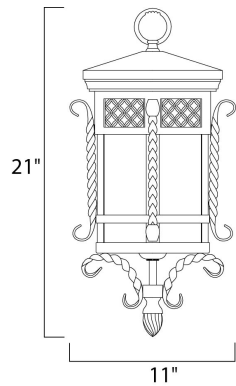

**PRODUCT DESCRIPTION**

Scottsdale is a traditional, Mediterranean style collection from Maxim Lighting International in Country Forge finish with Seedy glass.

**MEASUREMENTS**

DIMENSION : 11" L x 11" W x 21" H  
 MAX OAH : 95" OAH  
 CANOPY : 5" W x 1" H  
 HANGING WEIGHT : 15.43 lb