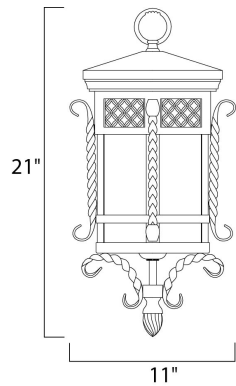

PRODUCT DESCRIPTION

Scottsdale is a traditional, Mediterranean style collection from Maxim Lighting International in Country Forge finish with Seedy glass.

MEASUREMENTS

DIMENSION : 11" L x 11" W x 21" H
 MAX OAH : 95" OAH
 CANOPY : 5" W x 1" H
 HANGING WEIGHT : 15.43 lb

LAMPING

INPUT VOLTAGE : 120V
 BULB : 3 x 40W Incandescent E12 Candelabra , 120W Total
 BULB INCLUDED : (Not Included)
 DIMMABLE : Yes

FINISHES OPTION

 Country Forge (CF)

GLASS

Seedy CD

MATERIAL

Steel, Glass