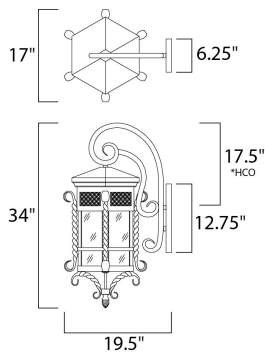

PRODUCT DESCRIPTION

Scottsdale is a traditional, Mediterranean style collection from Maxim Lighting International in Country Forge finish with Seedy glass.