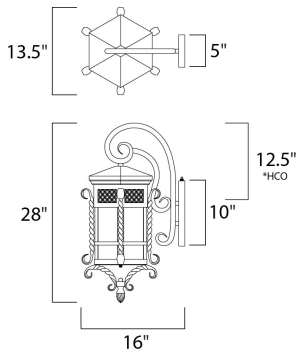

PRODUCT DESCRIPTION

Scottsdale is a traditional, Mediterranean style collection from Maxim Lighting International in Country Forge finish with Seedy glass.

MEASUREMENTS

DIMENSION : 13.5" W x 28" H x 15.5" Ext
BACK PLATE : 5" W x 10" H x 12.5" HCO
HANGING WEIGHT : 22.82 lb

LAMPING

INPUT VOLTAGE : 120V
BULB : 3 x 40W Incandescent E12 Candelabra , 120W Total
BULB INCLUDED : (Not Included)
DIMMABLE : Yes

FINISHES OPTION

Country Forge (CF)

GLASS

Seedy CD

MATERIAL

Steel, Glass

RATINGS

cETLus
Wet Location

ADDITIONAL

OPERATING TEMPERATURE:
-20°C (-4°F), 40°C (104°F)

Always consult a qualified electrician before installing any lighting product.