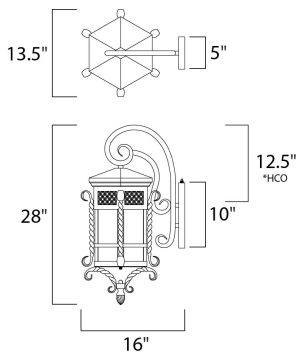

PRODUCT DESCRIPTION

Scottsdale is a traditional, Mediterranean style collection from Maxim Lighting International in Country Forge finish with Seedy glass.

MEASUREMENTS

DIMENSION : 13.5" W x 28" H x 15.5" Ext
BACK PLATE : 5" W x 10" H x 12.5" HCO
HANGING WEIGHT : 22.82 lb

LAMPING

INPUT VOLTAGE : 120V
BULB : 3 x 40W Incandescent E12 Candelabra , 120W Total
BULB INCLUDED : (Not Included)
DIMMABLE : Yes

FINISHES OPTION

Country Forge (CF)

GLASS

Seedy CD

MATERIAL

Steel, Glass

RATINGS

cETLus
Wet Location

ADDITIONAL

OPERATING TEMPERATURE:
-20°C (-4°F), 40°C (104°F)

Always consult a qualified electrician before installing any lighting product.