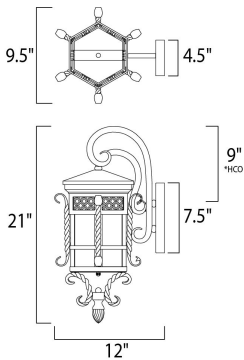

PRODUCT DESCRIPTION

Scottsdale is a traditional, Mediterranean style collection from Maxim Lighting International in Country Forge finish with Seedy glass.