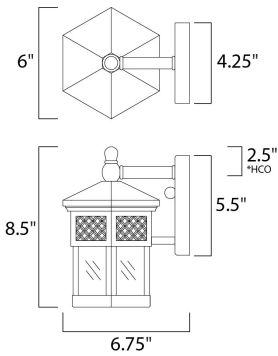

PRODUCT DESCRIPTION

Scottsdale is a traditional, Mediterranean style collection from Maxim Lighting International in Country Forge finish with Seedy glass.

MEASUREMENTS

DIMENSION : 6" W x 8.5" H x 6.75" Ext
BACK PLATE : 4.25" W x 5.5" H x 2.5" HCO
HANGING WEIGHT : 3 lb

LAMPING

INPUT VOLTAGE : 120V
BULB : 1 x 60W Incandescent E26 Medium , 60W Total
BULB INCLUDED : (Not Included)
DIMMABLE : Yes

FINISHES OPTION

Country Forge (CF)

GLASS

Seedy CD

MATERIAL

Steel, Glass

RATINGS

cETLus
Wet Location

ADDITIONAL

OPERATING TEMPERATURE:
-20°C (-4°F), 40°C (104°F)

Always consult a qualified electrician before installing any lighting product.