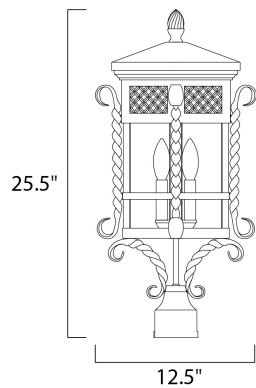

**PRODUCT DESCRIPTION**

Scottsdale is a traditional, Mediterranean style collection from Maxim Lighting International in Country Forge finish with Seedy glass.

**MEASUREMENTS**

DIMENSION : 12.5" L x 12.5" W x 25.5" H  
 HANGING WEIGHT : 20.7 lb

**LAMPING**

INPUT VOLTAGE : 120V  
 BULB : 3 x 40W Incandescent E12 Candelabra , 120W Total  
 BULB INCLUDED : (Not Included)  
 DIMMABLE : Yes

**FINISHES OPTION**

 Country Forge (CF)

**GLASS**

Seedy CD

**MATERIAL**