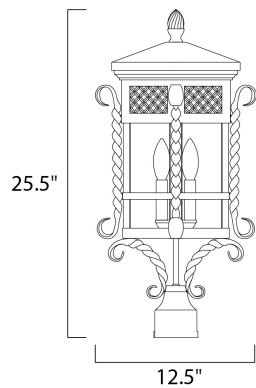

PRODUCT DESCRIPTION

Scottsdale is a traditional, Mediterranean style collection from Maxim Lighting International in Country Forge finish with Seedy glass.

MEASUREMENTS

DIMENSION : 12.5" L x 12.5" W x 25.5" H

HANGING WEIGHT : 20.7 lb

LAMPING

INPUT VOLTAGE : 120V

BULB : 3 x 40W Incandescent E12 Candelabra , 120W Total

BULB INCLUDED : (Not Included)

DIMMABLE : Yes

FINISHES OPTION

 Country Forge (CF)