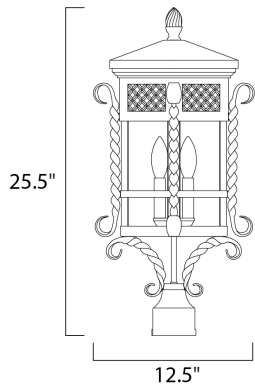

PRODUCT DESCRIPTION

Scottsdale is a traditional, Mediterranean style collection from Maxim Lighting International in Country Forge finish with Seedy glass.

MEASUREMENTS

DIMENSION : 12.5" L x 12.5" W x 25.5" H

HANGING WEIGHT : 20.7 lb

LAMPING

INPUT VOLTAGE : 120V

BULB : 3 x 40W Incandescent E12 Candelabra , 120W Total

BULB INCLUDED : (Not Included)

DIMMABLE : Yes

FINISHES OPTION

 Country Forge (CF)