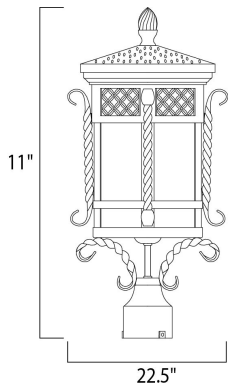

PRODUCT DESCRIPTION

Scottsdale is a traditional, Mediterranean style collection from Maxim Lighting International in Country Forge finish with Seedy glass.

MEASUREMENTS

DIMENSION : 11" L x 11" W x 22.5" H

HANGING WEIGHT : 13.89 lb

LAMPING

INPUT VOLTAGE : 120V

BULB : 3 x 40W Incandescent E12 Candelabra , 120W Total

BULB INCLUDED : (Not Included)

DIMMABLE : Yes

FINISHES OPTION

 Country Forge (CF)