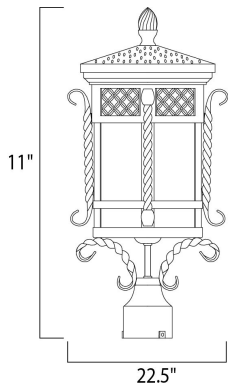

PRODUCT DESCRIPTION

Scottsdale is a traditional, Mediterranean style collection from Maxim Lighting International in Country Forge finish with Seedy glass.

MEASUREMENTS

DIMENSION : 11" L x 11" W x 22.5" H
 HANGING WEIGHT : 13.89 lb

LAMPING

INPUT VOLTAGE : 120V
 BULB : 3 x 40W Incandescent E12 Candelabra , 120W Total
 BULB INCLUDED : (Not Included)
 DIMMABLE : Yes

FINISHES OPTION

 Country Forge (CF)

GLASS

Seedy CD

MATERIAL

Steel, Glass