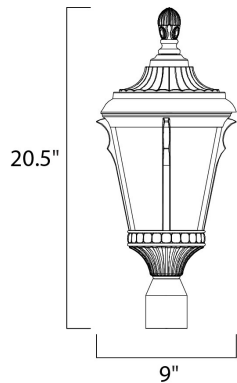

PRODUCT DESCRIPTION

Odessa Cast is a traditional, early American style, energy saving collection from Maxim Lighting International in Espresso finish with Latte glass.

MEASUREMENTS

DIMENSION : 9" L x 9" W x 20.5" H

GLASS

Latte LT

MATERIAL

Die Cast Aluminum

RATINGS

cULus
Wet Location

ADDITIONAL

OPERATING TEMPERATURE:
-20°C (-4°F), 40°C (104°F)