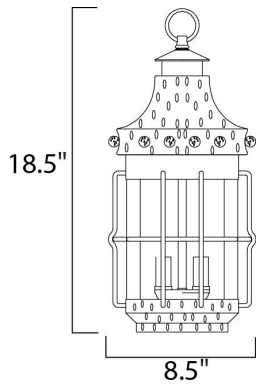

**PRODUCT DESCRIPTION**

Nantucket is a traditional, early American style collection from Maxim Lighting International in Country Forge finish with Seedy glass.

**MEASUREMENTS**

- DIMENSION : 8.5" L x 8.5" W x 18.5" H
- MAX OAH : 92.75" OAH
- CANOPY : 5" W x 1" H x 5" L
- HANGING WEIGHT : 9.92 lb

**LAMPING**

- INPUT VOLTAGE : 120V
- BULB : 3 x 60W Incandescent E12 Candelabra , 180W Total
- BULB INCLUDED : (Not Included)
- DIMMABLE : Yes

**FINISHES OPTION**

- Country Forge (CF)

**GLASS**

Seedy CD

**MATERIAL**