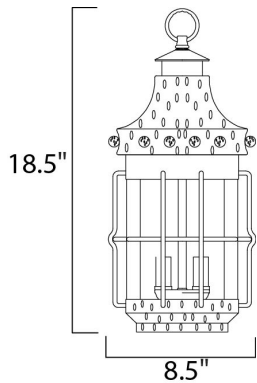

PRODUCT DESCRIPTION

Nantucket is a traditional, early American style collection from Maxim Lighting International in Country Forge finish with Seedy glass.

MEASUREMENTS

DIMENSION : 8.5" L x 8.5" W x 18.5" H
 MAX OAH : 92.75" OAH
 CANOPY : 5" W x 1" H x 5" L
 HANGING WEIGHT : 9.92 lb

LAMPING

INPUT VOLTAGE : 120V
 BULB : 3 x 60W Incandescent E12 Candelabra , 180W Total
 BULB INCLUDED : (Not Included)
 DIMMABLE : Yes

FINISHES OPTION

 Country Forge (CF)

GLASS

Seedy CD

MATERIAL

Steel, Glass