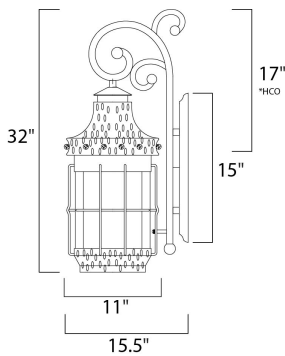

PRODUCT DESCRIPTION

Nantucket is a traditional, early American style collection from Maxim Lighting International in Country Forge finish with Seedy glass.

MEASUREMENTS

DIMENSION : 11" W x 32" H x 15.5" Ext
BACK PLATE : 5.25" W x 15" H x 17" HCO
HANGING WEIGHT : 21.61 lb

LAMPING

INPUT VOLTAGE : 120V
BULB : 4 x 40W Incandescent E12 Candelabra , 160W Total
BULB INCLUDED : (Not Included)
DIMMABLE : Yes

FINISHES OPTION

Country Forge (CF)

GLASS

Seedy CD

MATERIAL

Steel, Glass

RATINGS

cETLus
Wet Location

ADDITIONAL

OPERATING TEMPERATURE:
-20°C (-4°F), 40°C (104°F)

Always consult a qualified electrician before installing any lighting product.