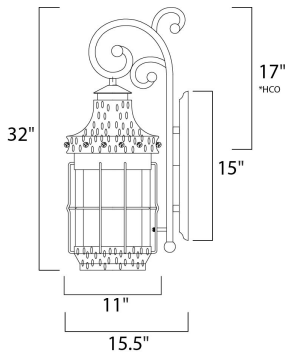

PRODUCT DESCRIPTION

Nantucket is a traditional, early American style collection from Maxim Lighting International in Country Forge finish with Seedy glass.

MEASUREMENTS

DIMENSION : 11" W x 32" H x 15.5" Ext
BACK PLATE : 5.25" W x 15" H x 17" HCO
HANGING WEIGHT : 21.61 lb

LAMPING

INPUT VOLTAGE : 120V
BULB : 4 x 40W Incandescent E12 Candelabra , 160W Total
BULB INCLUDED : (Not Included)
DIMMABLE : Yes

FINISHES OPTION

Country Forge (CF)

GLASS

Seedy CD

MATERIAL

Steel, Glass

RATINGS

cETLus
Wet Location

ADDITIONAL

OPERATING TEMPERATURE:
-20°C (-4°F), 40°C (104°F)

Always consult a qualified electrician before installing any lighting product.