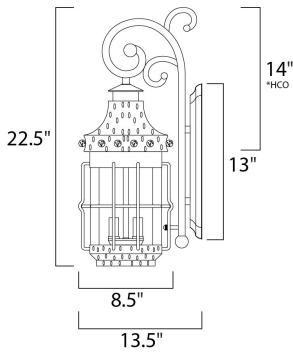

PRODUCT DESCRIPTION

Nantucket is a traditional, early American style collection from Maxim Lighting International in Country Forge finish with Seedy glass.

MEASUREMENTS

DIMENSION : 8.5" W x 22.5" H x 13.5" Ext
BACK PLATE : 5" W x 13" H x 14" HCO
HANGING WEIGHT : 12.13 lb

LAMPING

INPUT VOLTAGE : 120V
BULB : 3 x 40W Incandescent E12 Candelabra , 160W Total
BULB INCLUDED : (Not Included)
DIMMABLE : Yes

FINISHES OPTION

Country Forge (CF)

GLASS

Seedy CD

MATERIAL

Steel, Glass

RATINGS

cETLus
Wet Location

ADDITIONAL

OPERATING TEMPERATURE:
-20°C (-4°F), 40°C (104°F)

Always consult a qualified electrician before installing any lighting product.