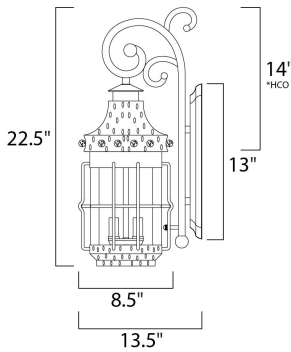

PRODUCT DESCRIPTION

Nantucket is a traditional, early American style collection from Maxim Lighting International in Country Forge finish with Seedy glass.

MEASUREMENTS

DIMENSION : 8.5" W x 22.5" H x 13.5" Ext
BACK PLATE : 5" W x 13" H x 14" HCO
HANGING WEIGHT : 12.13 lb

LAMPING

INPUT VOLTAGE : 120V
BULB : 3 x 40W Incandescent E12 Candelabra , 160W Total
BULB INCLUDED : (Not Included)
DIMMABLE : Yes

FINISHES OPTION

Country Forge (CF)

GLASS

Seedy CD

MATERIAL

Steel, Glass

RATINGS

cETLus
Wet Location

ADDITIONAL

OPERATING TEMPERATURE:
-20°C (-4°F), 40°C (104°F)

Always consult a qualified electrician before installing any lighting product.