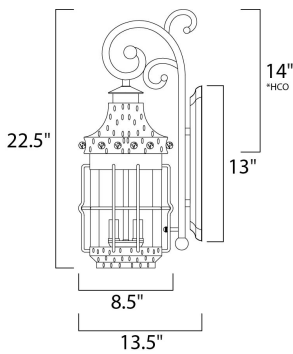

PRODUCT DESCRIPTION

Nantucket is a traditional, early American style collection from Maxim Lighting International in Country Forge finish with Seedy glass.

MEASUREMENTS

DIMENSION : 8.5" W x 22.5" H x 13.5" Ext
BACK PLATE : 5" W x 13" H x 14" HCO
HANGING WEIGHT : 12.13 lb

LAMPING

INPUT VOLTAGE : 120V
BULB : 3 x 40W Incandescent E12 Candelabra , 160W Total
BULB INCLUDED : (Not Included)
DIMMABLE : Yes

FINISHES OPTION

Country Forge (CF)

GLASS

Seedy CD

MATERIAL

Steel, Glass

RATINGS

cETLus
Wet Location

ADDITIONAL

OPERATING TEMPERATURE:
-20°C (-4°F), 40°C (104°F)

Always consult a qualified electrician before installing any lighting product.