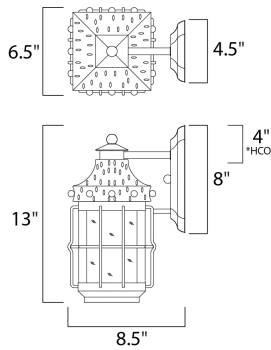

PRODUCT DESCRIPTION

Nantucket is a traditional, early American style collection from Maxim Lighting International in Country Forge finish with Seedy glass.

MEASUREMENTS

DIMENSION : 6.5" W x 13" H x 8.5" Ext
BACK PLATE : 4.5" W x 8" H x 4" HCO
HANGING WEIGHT : 3.74 lb

LAMPING

INPUT VOLTAGE : 120V
BULB : 1 x 60W Incandescent E26 Medium , 60W Total
BULB INCLUDED : (Not Included)
DIMMABLE : Yes

FINISHES OPTION

Country Forge (CF)

GLASS

Seedy CD

MATERIAL

Steel, Glass

RATINGS

cETLus
Wet Location

ADDITIONAL

OPERATING TEMPERATURE:
-20°C (-4°F), 40°C (104°F)

Always consult a qualified electrician before installing any lighting product.