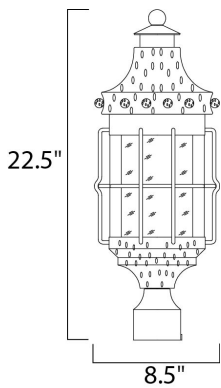

**PRODUCT DESCRIPTION**

Nantucket is a traditional, early American style collection from Maxim Lighting International in Country Forge finish with Seedy glass.

**MEASUREMENTS**

DIMENSION : 8.5" L x 8.5" W x 22.5" H

HANGING WEIGHT : 9.24 lb

**LAMPING**

INPUT VOLTAGE : 120V

BULB : 3 x 40W Incandescent E12 Candelabra , 120W Total

BULB INCLUDED : (Not Included)

DIMMABLE : Yes

**FINISHES OPTION**

 Country Forge (CF)