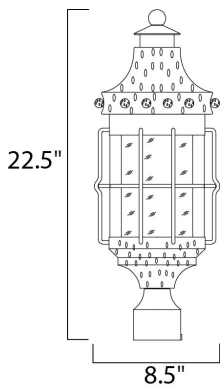

PRODUCT DESCRIPTION

Nantucket is a traditional, early American style collection from Maxim Lighting International in Country Forge finish with Seedy glass.

MEASUREMENTS

DIMENSION : 8.5" L x 8.5" W x 22.5" H

HANGING WEIGHT : 9.24 lb

LAMPING

INPUT VOLTAGE : 120V

BULB : 3 x 40W Incandescent E12 Candelabra , 120W Total

BULB INCLUDED : (Not Included)

DIMMABLE : Yes

FINISHES OPTION

 Country Forge (CF)