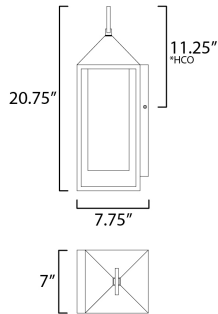

PRODUCT DESCRIPTION

A refreshing take on classic outdoor lanterns, this collection features a pyramid capped top with Satin White glass hurricanes housed within. No additional panels of glass are used to frame the lantern, providing an attractive, low maintenance look for outdoors.