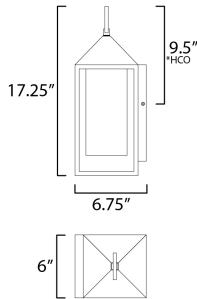

PRODUCT DESCRIPTION

A refreshing take on classic outdoor lanterns, this collection features a pyramid capped top with Satin White glass hurricanes housed within. No additional panels of glass are used to frame the lantern, providing an attractive, low maintenance look for outdoors.