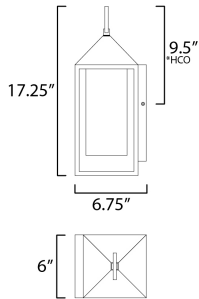

PRODUCT DESCRIPTION

A refreshing take on classic outdoor lanterns, this collection features a pyramid capped top with Satin White glass hurricanes housed within. No additional panels of glass are used to frame the lantern, providing an attractive, low maintenance look for outdoors.