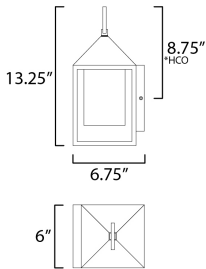

PRODUCT DESCRIPTION

A refreshing take on classic outdoor lanterns, this collection features a pyramid capped top with Satin White glass hurricanes housed within. No additional panels of glass are used to frame the lantern, providing an attractive, low maintenance look for outdoors.