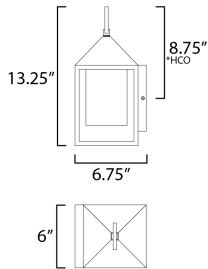

PRODUCT DESCRIPTION

A refreshing take on classic outdoor lanterns, this collection features a pyramid capped top with Satin White glass hurricanes housed within. No additional panels of glass are used to frame the lantern, providing an attractive, low maintenance look for outdoors.