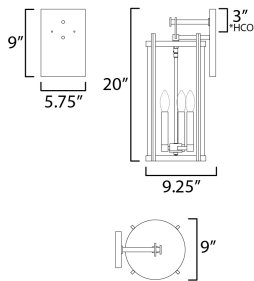

PRODUCT DESCRIPTION

Squared columns in Matte Black finish tower above the cylindrical glass shade rated for outdoor applications. A rectangular hook detail carries the square form through to the backplate. A modern interpretation of a bell tower, these outdoor pendants and sconces are a cleaned up, transitional look for exteriors.