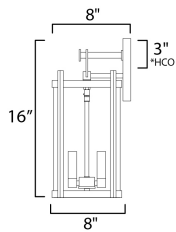

LAMPING

INPUT VOLTAGE : 120V
BULB : 2 x 40W Incandescent E12 Candelabra , 80W Total
BULB INCLUDED : (Not Included)
DIMMABLE : Y
LIGHTING_DIRECTION : Up