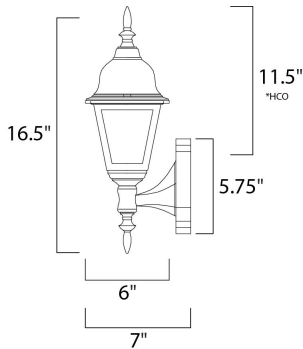

PRODUCT DESCRIPTION

Maxim Lighting's commitment to both the residential lighting and the home building industries will assure you a product line focused on your basic lighting needs. With the Builder Cast collection you will find quality lighting that is well designed, well priced and readily available.

MEASUREMENTS

- DIMENSION : 6" W x 16.75" H x 6.75" Ext
- BACK PLATE : 4.75" W x 6" H x 12.5" HCO
- HANGING WEIGHT : 2.6 lb

LAMPING

- INPUT VOLTAGE : 120V
- BULB : 1 x 60W Incandescent E26 Medium , 60W Total
- BULB INCLUDED : (Not Included)
- DIMMABLE : Yes

FINISHES OPTION

- Black (BK)

GLASS

- Clear CL

MATERIAL

- Die Cast Aluminum

RATINGS

- cETLus
- Wet Location

ADDITIONAL

- OPERATING TEMPERATURE:
  -20°C (-4°F), 40°C (104°F)

Always consult a qualified electrician before installing any lighting product.