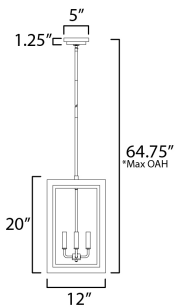

PRODUCT DESCRIPTION

Two-tone frames of Black or White with internal Gold frames provides a neoclassical approach to the squared coach lantern. The sconces jut out from the wall on well-defined trusses that add a contemporary element. Delivering a classic design that suits most exteriors, this collection adds interest in the interior contrasting frame of Gold that secures clear glass panes to diffuse the lamp within.

*max overall height

MEASUREMENTS

- DIMENSION : 12" L x 12" W x 20" H
- MAX OAH : 64.75" OAH
- CANOPY : 5" W x 1.25" H x 5" L
- HANGING WEIGHT : 7.7 lb

LAMPING

- INPUT VOLTAGE : 120V
- BULB : 4 x 40W Incandescent E12 Candelabra , 160W Total
- BULB INCLUDED : (Not Included)
- DIMMABLE : Y