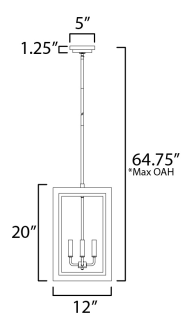

PRODUCT DESCRIPTION

Two-tone frames of Black or White with internal Gold frames provides a neoclassical approach to the squared coach lantern. The sconces jut out from the wall on well-defined trusses that add a contemporary element. Delivering a classic design that suits most exteriors, this collection adds interest in the interior contrasting frame of Gold that secures clear glass panes to diffuse the lamp within.

MEASUREMENTS
 DIMENSION : 12" L x 12" W x 20" H
 MAX OAH : 64.75" OAH
 CANOPY : 5" W x 1.25" H x 5" L
 HANGING WEIGHT : 7.7 lb

LAMPING
 INPUT VOLTAGE : 120V
 BULB : 4 x 40W Incandescent E12 Candelabra , 160W Total
 BULB INCLUDED : (Not Included)
 DIMMABLE : Y

*max overall height

FINISHES OPTION

-  Black / Gold (BKGLD)
-  White/Gold (WTGLD)

GLASS

Clear CL

MATERIAL

Aluminum, Glass

RATINGS