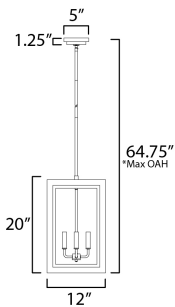

PRODUCT DESCRIPTION

Two-tone frames of Black or White with internal Gold frames provides a neoclassical approach to the squared coach lantern. The sconces jut out from the wall on well-defined trusses that add a contemporary element. Delivering a classic design that suits most exteriors, this collection adds interest in the interior contrasting frame of Gold that secures clear glass panes to diffuse the lamp within.

*max overall height

MEASUREMENTS

DIMENSION : 12" L x 12" W x 20" H
 MAX OAH : 64.75" OAH
 CANOPY : 5" W x 1.25" H x 5" L
 HANGING WEIGHT : 7.7 lb

LAMPING

INPUT VOLTAGE : 120V
 BULB : 4 x 40W Incandescent E12 Candelabra , 160W Total
 BULB INCLUDED : (Not Included)
 DIMMABLE : Y