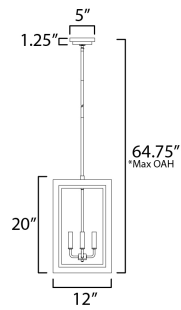

PRODUCT DESCRIPTION

Two-tone frames of Black or White with internal Gold frames provides a neoclassical approach to the squared coach lantern. The sconces jut out from the wall on well-defined trusses that add a contemporary element. Delivering a classic design that suits most exteriors, this collection adds interest in the interior contrasting frame of Gold that secures clear glass panes to diffuse the lamp within.

*max overall height

MEASUREMENTS

DIMENSION : 12" L x 12" W x 20" H
 MAX OAH : 64.75" OAH
 CANOPY : 5" W x 1.25" H x 5" L
 HANGING WEIGHT : 7.7 lb

LAMPING

INPUT VOLTAGE : 120V
 BULB : 4 x 40W Incandescent E12 Candelabra , 160W Total
 BULB INCLUDED : (Not Included)
 DIMMABLE : Y