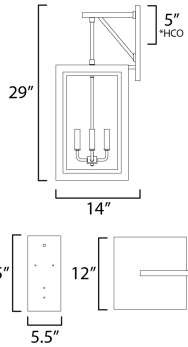

PRODUCT DESCRIPTION

Two-tone frames of Black or White with internal Gold frames provides a neoclassical approach to the squared coach lantern. The sconces jut out from the wall on well-defined trusses that add a contemporary element. Delivering a classic design that suits most exteriors, this collection adds interest in the interior contrasting frame of Gold that secures clear glass panes to diffuse the lamp within.

FINISHES OPTION

Black / Gold (BKGLD)

GLASS

Clear CL

MATERIAL

Aluminum, Glass

RATINGS

cETLus
Wet Location

ADDITIONAL

INSTALL UP/DOWN: Down
OPERATING TEMPERATURE:
-20°C (-4°F), 40°C (104°F)

MEASUREMENTS

DIMENSION : 12" W x 29.75" H x 14" Ext
BACK PLATE : 5.5" W x 12.5" H x 5" HCO
HANGING WEIGHT : 19.14 lb

LAMPING

INPUT VOLTAGE : 120V
BULB : 4 x 40W Incandescent E12 Candelabra , 160W Total
BULB INCLUDED : (Not Included)

Always consult a qualified electrician before installing any lighting product.

WESTERN DISTRIBUTION CENTER (HEADQUARTER)
253 NORTH VINELAND AVE | CITY OF INDUSTRY, CA 91746

EASTERN DISTRIBUTION CENTER
101 GARDNER PARK | PEACHTREE CITY, GA 30269

P. 626.956.4200 | F. 626.956.4225 | maximlighting.com