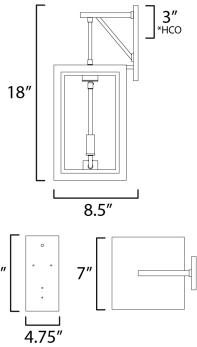

PRODUCT DESCRIPTION

Two-tone frames of Black or White with internal Gold frames provides a neoclassical approach to the squared coach lantern. The sconces jut out from the wall on well-defined trusses that add a contemporary element. Delivering a classic design that suits most exteriors, this collection adds interest in the interior contrasting frame of Gold that secures clear glass panes to diffuse the lamp within.

FINISHES OPTION

- Black / Gold (BKGLD)
- White/Gold (WTGLD)

GLASS

Clear CL

MATERIAL

Aluminum, Glass

RATINGS

Wet Location

ADDITIONAL

INSTALL UP/DOWN: Down
OPERATING TEMPERATURE:
-20°C (-4°F), 40°C (104°F)

MEASUREMENTS

- DIMENSION : 7" W x 18" H x 8.5" Ext
- BACK PLATE : 4.75" W x 8" H x 3" HCO
- HANGING WEIGHT : 3.08 lb

LAMPING

- INPUT VOLTAGE : 120V
- BULB : 2 x 40W Incandescent E12 Candelabra , 120W Total
- BULB INCLUDED : (Not Included)

Always consult a qualified electrician before installing any lighting product.

WESTERN DISTRIBUTION CENTER (HEADQUARTER)
253 NORTH VINELAND AVE | CITY OF INDUSTRY, CA 91746

EASTERN DISTRIBUTION CENTER
101 GARDNER PARK | PEACHTREE CITY, GA 30269

P. 626.956.4200 | F. 626.956.4225 | maximlighting.com