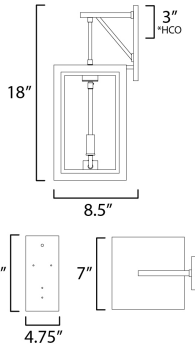

PRODUCT DESCRIPTION

Two-tone frames of Black or White with internal Gold frames provides a neoclassical approach to the squared coach lantern. The sconces jut out from the wall on well-defined trusses that add a contemporary element. Delivering a classic design that suits most exteriors, this collection adds interest in the interior contrasting frame of Gold that secures clear glass panes to diffuse the lamp within.

FINISHES OPTION

- Black / Gold (BKGLD)
- White/Gold (WTGLD)

GLASS

Clear CL

MATERIAL

Aluminum, Glass

RATINGS

Wet Location

ADDITIONAL

INSTALL UP/DOWN: Down
OPERATING TEMPERATURE:
-20°C (-4°F), 40°C (104°F)

MEASUREMENTS

DIMENSION : 7" W x 18" H x 8.5" Ext
BACK PLATE : 4.75" W x 8" H x 3" HCO
HANGING WEIGHT : 3.08 lb

LAMPING

INPUT VOLTAGE : 120V
BULB : 2 x 40W Incandescent E12 Candelabra , 120W Total
BULB INCLUDED : (Not Included)

Always consult a qualified electrician before installing any lighting product.

WESTERN DISTRIBUTION CENTER (HEADQUARTER)
253 NORTH VINELAND AVE | CITY OF INDUSTRY, CA 91746

EASTERN DISTRIBUTION CENTER
101 GARDNER PARK | PEACHTREE CITY, GA 30269

P. 626.956.4200 | F. 626.956.4225 | maximlighting.com