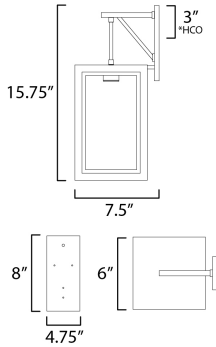

PRODUCT DESCRIPTION

Two-tone frames of Black or White with internal Gold frames provides a neoclassical approach to the squared coach lantern. The sconces jut out from the wall on well-defined trusses that add a contemporary element. Delivering a classic design that suits most exteriors, this collection adds interest in the interior contrasting frame of Gold that secures clear glass panes to diffuse the lamp within.