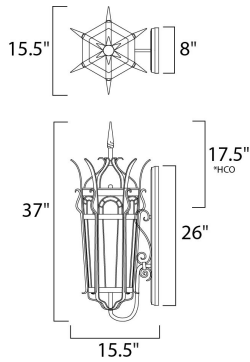

PRODUCT DESCRIPTION

Made with the same attention to quality and durability as craftsmen used ages ago, the Cathedral forged-iron collection in a powder-coated Country Forge finish is built to last. The clear Seedy glass adds authenticity to this look.