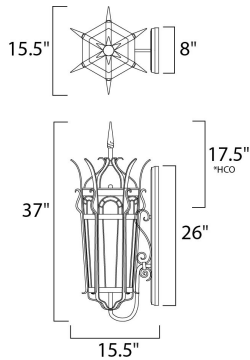

PRODUCT DESCRIPTION

Made with the same attention to quality and durability as craftsmen used ages ago, the Cathedral forged-iron collection in a powder-coated Country Forge finish is built to last. The clear Seedy glass adds authenticity to this look.