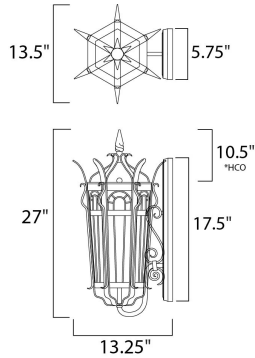

PRODUCT DESCRIPTION

Made with the same attention to quality and durability as craftsmen used ages ago, the Cathedral forged-iron collection in a powder-coated Country Forge finish is built to last. The clear Seedy glass adds authenticity to this look.