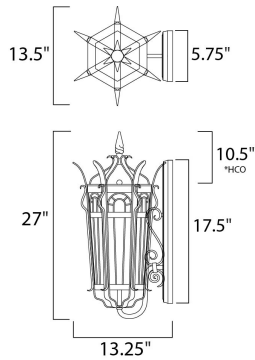

PRODUCT DESCRIPTION

Made with the same attention to quality and durability as craftsmen used ages ago, the Cathedral forged-iron collection in a powder-coated Country Forge finish is built to last. The clear Seedy glass adds authenticity to this look.