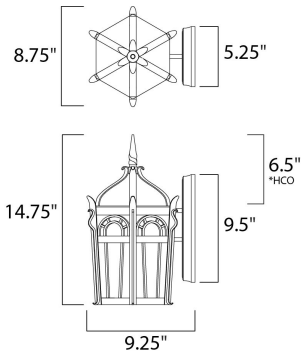

PRODUCT DESCRIPTION

Made with the same attention to quality and durability as craftsmen used ages ago, the Cathedral forged-iron collection in a powder-coated Country Forge finish is built to last. The clear Seedy glass adds authenticity to this look.

MEASUREMENTS

DIMENSION : 8.75" W x 14.75" H x 9.25" Ext
BACK PLATE : 5.25" W x 9.5" H x 6.5" HCO
HANGING WEIGHT : 9.48 lb

LAMPING

INPUT VOLTAGE : 120V
BULB : 1 x 40W Incandescent E26 Medium , 40W Total
BULB INCLUDED : (Not Included)
DIMMABLE : Yes

FINISHES OPTION

Country Forge (CF)

GLASS

Seedy CD

MATERIAL

Forged Steel

RATINGS

cETLus
Wet Location

ADDITIONAL

OPERATING TEMPERATURE:
-20°C (-4°F), 40°C (104°F)

Always consult a qualified electrician before installing any lighting product.