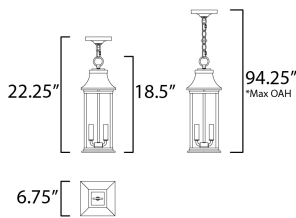

**PRODUCT DESCRIPTION**

Inspired by classic coach gas lanterns, the Vicksburg collection features die-cast aluminum construction finished in Black with Clear glass. The candle sleeves are done in a contrasting off-white finish to add dimension to the lantern. Available in numerous sizes and configurations including a handsome pocket wall.

**MEASUREMENTS**

DIMENSION : 6.75" L x 6.75" W x 18.5" H  
 MAX OAH : 94.25" OAH  
 CANOPY : 5" W x 1.25" H x 5" L  
 HANGING WEIGHT : 5.72 lb

**LAMPING**

INPUT VOLTAGE : 120V  
 BULB : 2 x 40W Incandescent E12 Candelabra , 80W Total  
 BULB INCLUDED : (Not Included)  
 DIMMABLE : Yes

\*max overall height

**FINISHES OPTION**

 Black (BK)

**GLASS**

Clear CL

**MATERIAL**

Aluminum, Glass

**RATINGS**