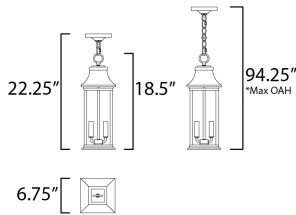

PRODUCT DESCRIPTION

Inspired by classic coach gas lanterns, the Vicksburg collection features die-cast aluminum construction finished in Black with Clear glass. The candle sleeves are done in a contrasting off-white finish to add dimension to the lantern. Available in numerous sizes and configurations including a handsome pocket wall.

MEASUREMENTS

DIMENSION : 6.75" L x 6.75" W x 18.5" H
 MAX OAH : 94.25" OAH
 CANOPY : 5" W x 1.25" H x 5" L
 HANGING WEIGHT : 5.72 lb

LAMPING

INPUT VOLTAGE : 120V
 BULB : 2 x 40W Incandescent E12 Candelabra , 80W Total
 BULB INCLUDED : (Not Included)
 DIMMABLE : Yes

*max overall height

FINISHES OPTION

 Black (BK)

GLASS

Clear CL

MATERIAL

Aluminum, Glass

RATINGS