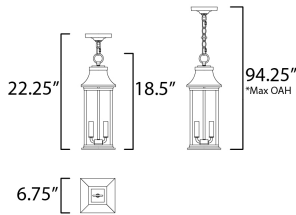

**PRODUCT DESCRIPTION**

Inspired by classic coach gas lanterns, the Vicksburg collection features die-cast aluminum construction finished in Black with Clear glass. The candle sleeves are done in a contrasting off-white finish to add dimension to the lantern. Available in numerous sizes and configurations including a handsome pocket wall.

**MEASUREMENTS**

DIMENSION : 6.75" L x 6.75" W x 18.5" H  
 MAX OAH : 94.25" OAH  
 CANOPY : 5" W x 1.25" H x 5" L  
 HANGING WEIGHT : 5.72 lb

**LAMPING**

INPUT VOLTAGE : 120V  
 BULB : 2 x 40W Incandescent E12 Candelabra , 80W Total  
 BULB INCLUDED : (Not Included)  
 DIMMABLE : Yes

\*max overall height

**FINISHES OPTION**

 Black (BK)

**GLASS**

Clear CL

**MATERIAL**

Aluminum, Glass

**RATINGS**