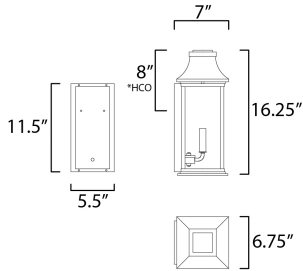

PRODUCT DESCRIPTION

Inspired by classic coach gas lanterns, the Vicksburg collection features die-cast aluminum construction finished in Black with Clear glass. The candle sleeves are done in a contrasting off-white finish to add dimension to the lantern. Available in numerous sizes and configurations including a handsome pocket wall.

MEASUREMENTS

DIMENSION : 6.75" W x 16.25" H x 7" Ext
BACK PLATE : 5.5" W x 11.5" H x 8" HCO
HANGING WEIGHT : 4.4 lb

LAMPING

INPUT VOLTAGE : 120V
BULB : 2 x 40W Incandescent E12 Candelabra , 80W Total
BULB INCLUDED : (Not Included)
DIMMABLE : Yes
LIGHTING_DIRECTION : Up

FINISHES OPTION

Black (BK)

GLASS

Clear CL

MATERIAL

Aluminum, Glass

RATINGS

cETLus
Wet Location

ADDITIONAL

INSTALL UP/DOWN: Up
OPERATING TEMPERATURE:
-20°C (-4°F), 40°C (104°F)

Always consult a qualified electrician before installing any lighting product.