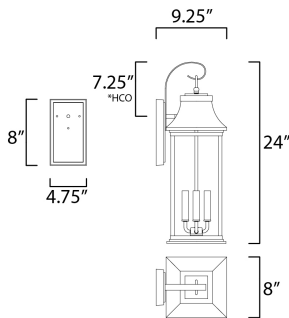

PRODUCT DESCRIPTION

Inspired by classic coach gas lanterns, the Vicksburg collection features die-cast aluminum construction finished in Black with Clear glass. The candle sleeves are done in a contrasting off-white finish to add dimension to the lantern. Available in numerous sizes and configurations including a handsome pocket wall.

MEASUREMENTS

- DIMENSION : 8" W x 24" H x 9.25" Ext
- BACK PLATE : 4.75" W x 8" H x 7.25" HCO
- HANGING WEIGHT : 7.3 lb

LAMPING

- INPUT VOLTAGE : 120V
- BULB : 3 x 40W Incandescent E12 Candelabra , 120W Total
- BULB INCLUDED : (Not Included)
- DIMMABLE : Yes
- LIGHTING_DIRECTION : Up

FINISHES OPTION

- Black (BK)

GLASS

Clear CL

MATERIAL

Aluminum, Glass

RATINGS

cETLus
Wet Location

ADDITIONAL

INSTALL UP/DOWN: Up
OPERATING TEMPERATURE:
-20°C (-4°F), 40°C (104°F)

Always consult a qualified electrician before installing any lighting product.