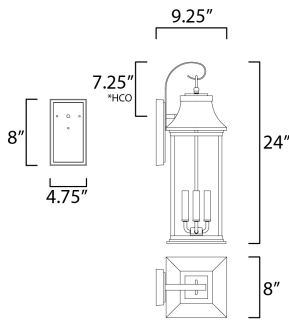

PRODUCT DESCRIPTION

Inspired by classic coach gas lanterns, the Vicksburg collection features die-cast aluminum construction finished in Black with Clear glass. The candle sleeves are done in a contrasting off-white finish to add dimension to the lantern. Available in numerous sizes and configurations including a handsome pocket wall.

MEASUREMENTS

- DIMENSION : 8" W x 24" H x 9.25" Ext
- BACK PLATE : 4.75" W x 8" H x 7.25" HCO
- HANGING WEIGHT : 7.3 lb

LAMPING

- INPUT VOLTAGE : 120V
- BULB : 3 x 40W Incandescent E12 Candelabra , 120W Total
- BULB INCLUDED : (Not Included)
- DIMMABLE : Yes
- LIGHTING_DIRECTION : Up

FINISHES OPTION

- Black (BK)

GLASS

Clear CL

MATERIAL

Aluminum, Glass

RATINGS

cETLus
Wet Location

ADDITIONAL

INSTALL UP/DOWN: Up
OPERATING TEMPERATURE:
-20°C (-4°F), 40°C (104°F)

Always consult a qualified electrician before installing any lighting product.