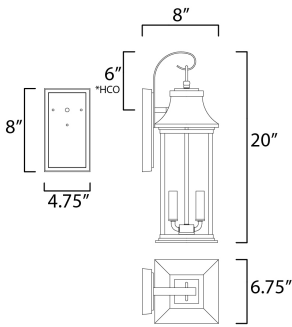

PRODUCT DESCRIPTION

Inspired by classic coach gas lanterns, the Vicksburg collection features die-cast aluminum construction finished in Black with Clear glass. The candle sleeves are done in a contrasting off-white finish to add dimension to the lantern. Available in numerous sizes and configurations including a handsome pocket wall.

MEASUREMENTS

DIMENSION : 6.75" W x 20" H x 8" Ext
BACK PLATE : 4.75" W x 8" H x 6" HCO
HANGING WEIGHT : 5.28 lb

LAMPING

INPUT VOLTAGE : 120V
BULB : 2 x 40W Incandescent E12 Candelabra , 80W Total
BULB INCLUDED : (Not Included)
DIMMABLE : Yes
LIGHTING_DIRECTION : Up

FINISHES OPTION

Black (BK)

GLASS

Clear CL

MATERIAL

Aluminum, Glass

RATINGS

cETLus
Wet Location

ADDITIONAL

INSTALL UP/DOWN: Up
OPERATING TEMPERATURE:
-20°C (-4°F), 40°C (104°F)

Always consult a qualified electrician before installing any lighting product.