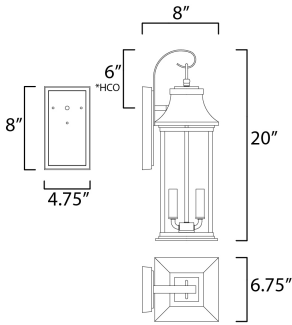

PRODUCT DESCRIPTION

Inspired by classic coach gas lanterns, the Vicksburg collection features die-cast aluminum construction finished in Black with Clear glass. The candle sleeves are done in a contrasting off-white finish to add dimension to the lantern. Available in numerous sizes and configurations including a handsome pocket wall.

MEASUREMENTS

DIMENSION : 6.75" W x 20" H x 8" Ext
BACK PLATE : 4.75" W x 8" H x 6" HCO
HANGING WEIGHT : 5.28 lb

LAMPING

INPUT VOLTAGE : 120V
BULB : 2 x 40W Incandescent E12 Candelabra , 80W Total
BULB INCLUDED : (Not Included)
DIMMABLE : Yes
LIGHTING_DIRECTION : Up

FINISHES OPTION

Black (BK)

GLASS

Clear CL

MATERIAL

Aluminum, Glass

RATINGS

cETLus
Wet Location

ADDITIONAL

INSTALL UP/DOWN: Up
OPERATING TEMPERATURE:
-20°C (-4°F), 40°C (104°F)

Always consult a qualified electrician before installing any lighting product.